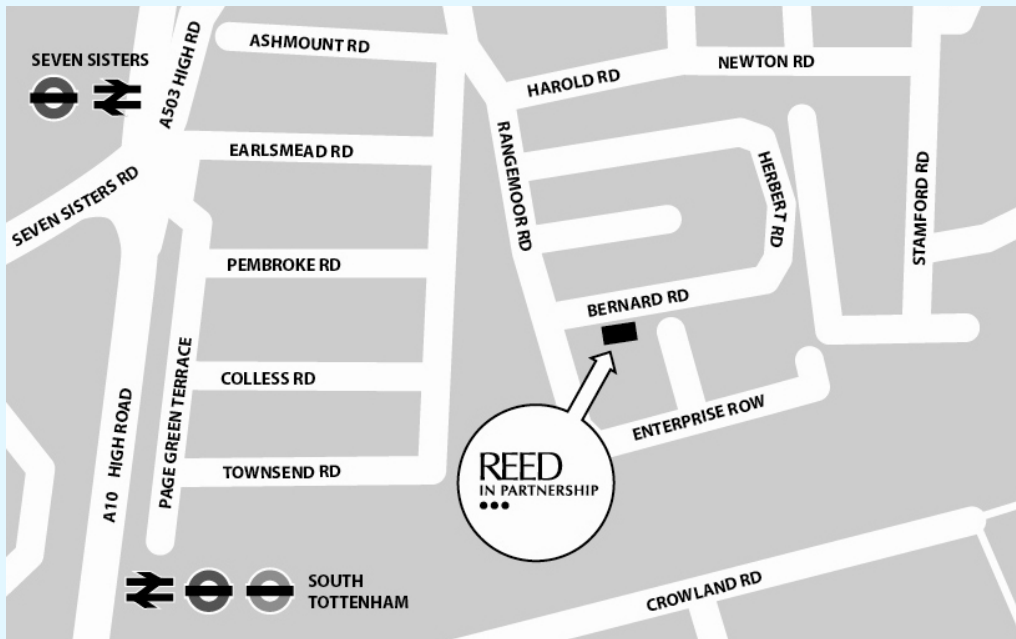

## Directions to our Haringey office

Rangemoor Business Park, 20-22 Bernard Road, Tottenham, N15 4NE

Tel: 0845 460 7337

### Tube & Overground

From Seven Sisters tube station (which is on the Victoria line) use exit number 2. On exiting, Anna House will be to your right. To the left of the building is Ashmount Road - walk to the end of this road until you reach Wakefield Road. At the end, turn right and proceed for 20 metres - there is a path on the left-hand side that leads through to Rangemoor Road. At the end of the path turn right, Bernard Road is third road on the left.

Overground trains run to South Tottenham station, which is a short walk further up High Road (A10) from Anna House.