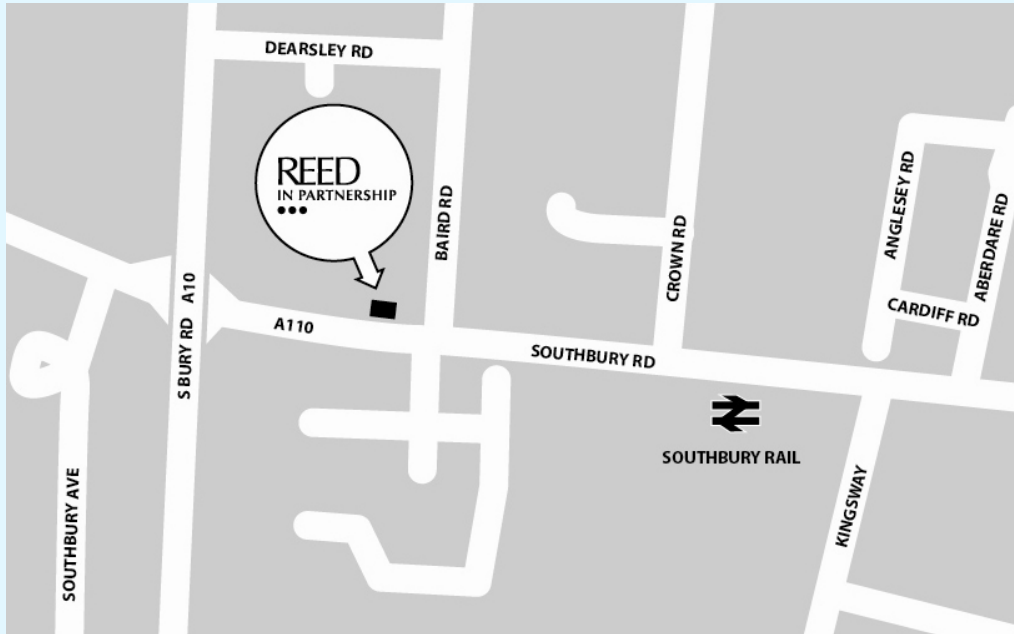

Directions to our Enfield office

284 Southbury Road, Enfield, EN1 1TR

Tel: 0845 460 7329

Overground

The nearest train station is Southbury Road Station - the line runs into London Liverpool Street Station. Exiting from Southbury Road Station turn left and follow the road until you come to the entrance of Morrisons supermarket and cross the other side of the road. The branch is the office building located directly opposite the Morrisons petrol station.

Bus

The bus stop nearest the branch is Baird Road and is serviced by the following routes: 121, 191, 217, 307, 313, 317, 231, 617, 629. The branch is the office building located directly opposite the Morrisons petrol station.

Road

Approaching the branch from the west with Enfield Town behind you, you will pass the Southbury Road Cineworld Cinema on your left. Cross straight over the Great Cambridge Road junction, staying in the left-hand lane and take the first turning on the left into the office parking area. The branch is the office building located directly opposite the Morrisons petrol station. Parking is available in bays that are not marked as reserved. Should no parking be available 2 hour parking is available in the car park of Morrisons supermarket.

Approaching from the north, take Junction 25 on the M25 for the A10 Great Cambridge Road towards Enfield. Remain in the left-hand lane and filter off left on to Southbury Road.

Approaching from the south, A10 towards the M25. At the junction with Southbury Road turn right onto Southbury Road

Approaching from the east, Southbury Road towards Enfield Town before you get to the junction with the Great Cambridge Road turn right into the office parking.