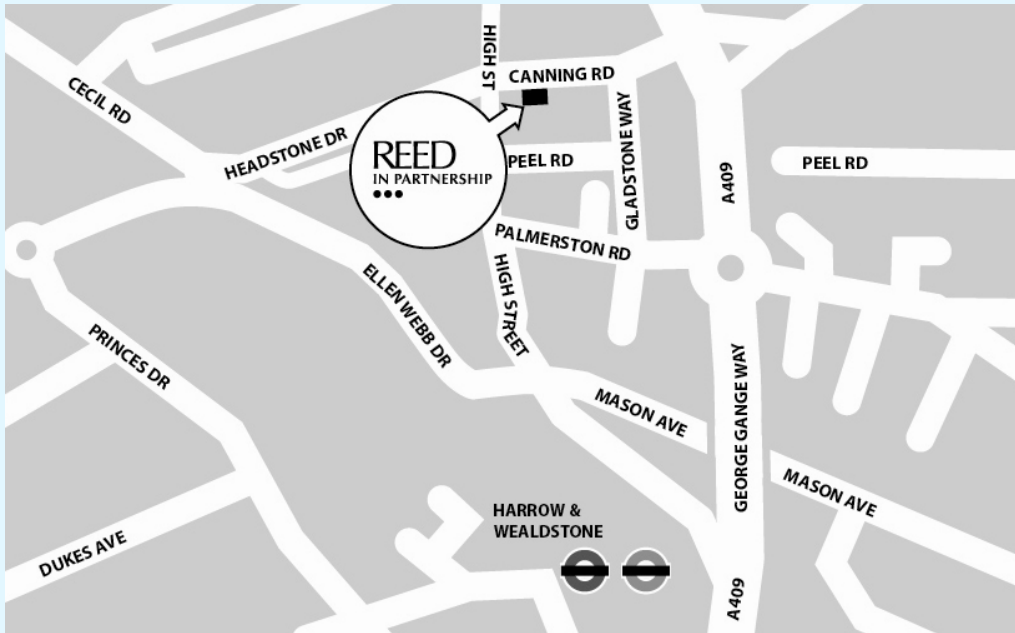

Directions to our Harrow office

Premier House, 1 Canning Road, Wealdstone, HA3 7TS

Tel: 0845 460 7338

Tube & Overground

Harrow and Wealdstone station (Bakerloo line). From the station, cross the road into the shopping parade, walk past the McDonalds on your right. Continue past the Wealdstone Centre/library on your right and turn right into Canning Road when you see the Shoe Zone on the right-hand corner. We are in Premier House on the 2nd floor.

Bus

If you are coming from Harrow Bus station, which is adjacent to Harrow-on-the-Hill underground, buses 140, 340, 182, 186, 258 and 640 will all take you to Wealdstone.

Road

If you are driving you can park in the Peel House Car Park or in the open air pay and display which is on Glad Way, parallel to Wealdstone High Street.