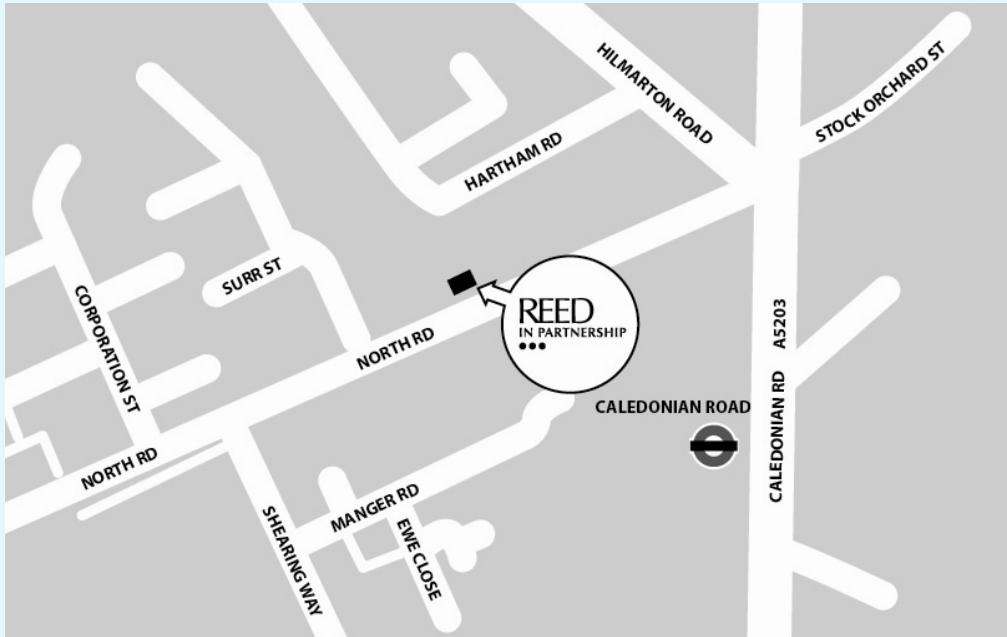

Directions to our King's Cross office

Delta House, 4-10 North Road, London, N7 9EY

Tel: 0845 460 7321

Tube

The nearest train station is Caledonian Road (Piccadilly line), a 5 minute walk away. Exit the station and turn left - walk up Caledonian Road (A5203) until you reach the junction with North Road. Turn left onto North Road. Our office is 200 metres up the road, on the right-hand side - Delta House is a yellow building with blue and orange panelling around the windows, and is diagonally opposite The Pleasance Theatre.

Bus

Buses stopping at or around Caledonian Road station include the 17, 91 and 259. To walk from Caledonian Road station follow the directions above. The 393 bus goes directly down North Road.

Car

The only car parking facilities are spaces along North Road, where you are limited to 2 hours and must pay a fee to park.